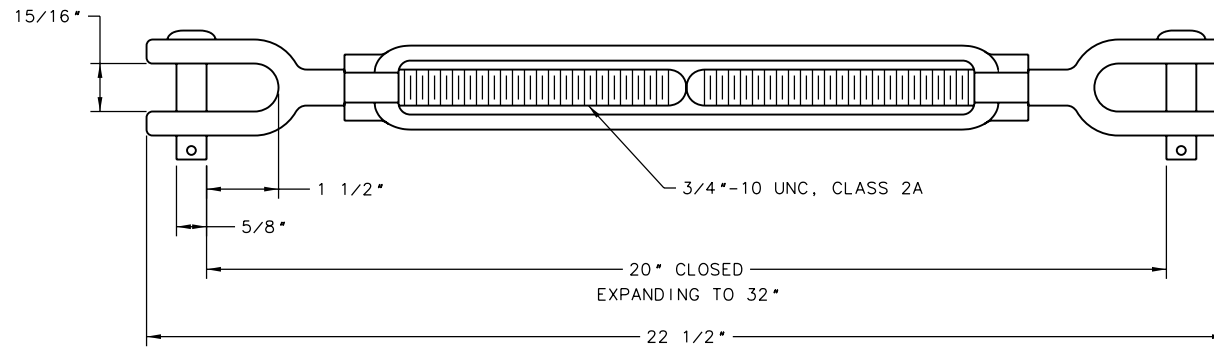

GALVANIZED 3/4" x 18" JAW TO JAW TURNBUCKLE  
FOR USE WITH 10' DIA TANK HOLD DOWN STRAPS

GALVANIZED 3/4" x 12" JAW TO JAW TURNBUCKLE  
FOR USE WITH 8' DIA TANK HOLD DOWN STRAPS

GALVANIZED 3/4" x 9" JAW TO JAW TURNBUCKLE  
FOR USE WITH 6' DIA TANK HOLD DOWN STRAPS

<b>XERXES</b> <sup>®</sup>	
CORPORATION	
TITLE JAW TO JAW TURNBUCKLES	
DATE 3-05	DR. NO. S11-375.00