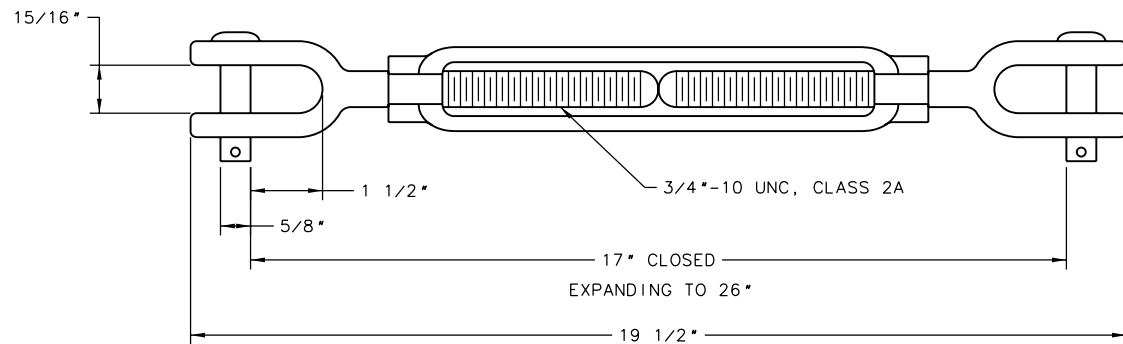

GALVANIZED 3/4" x 18" JAW TO JAW TURNBUCKLE  
FOR USE WITH 10' DIA TANK HOLD DOWN STRAPS

GALVANIZED 3/4" x 12" JAW TO JAW TURNBUCKLE  
FOR USE WITH 8' DIA TANK HOLD DOWN STRAPS

GALVANIZED 3/4" x 9" JAW TO JAW TURNBUCKLE  
FOR USE WITH 6' DIA TANK HOLD DOWN STRAPS

<b>XERXES</b> <sup>®</sup>	
CORPORATION	
TITLE JAW TO JAW TURNBUCKLES	
DATE 3-05	DR. NO. S11-375.00