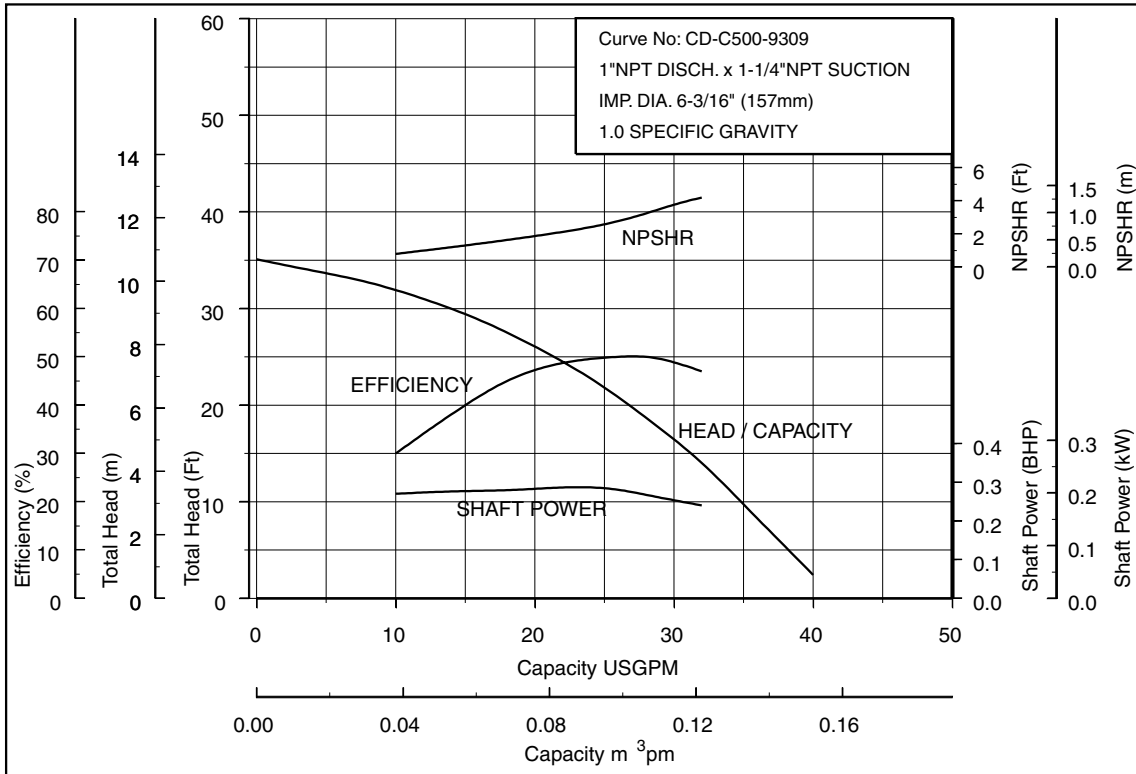

**Model CDU
Performance Curves**

EBARA Stainless Steel Centrifugal Pumps

CDU4 120/5-1/3 HP

Synchronous Speed: 1725 RPM

Size: 1 x 1 1/4 x 6 3/16