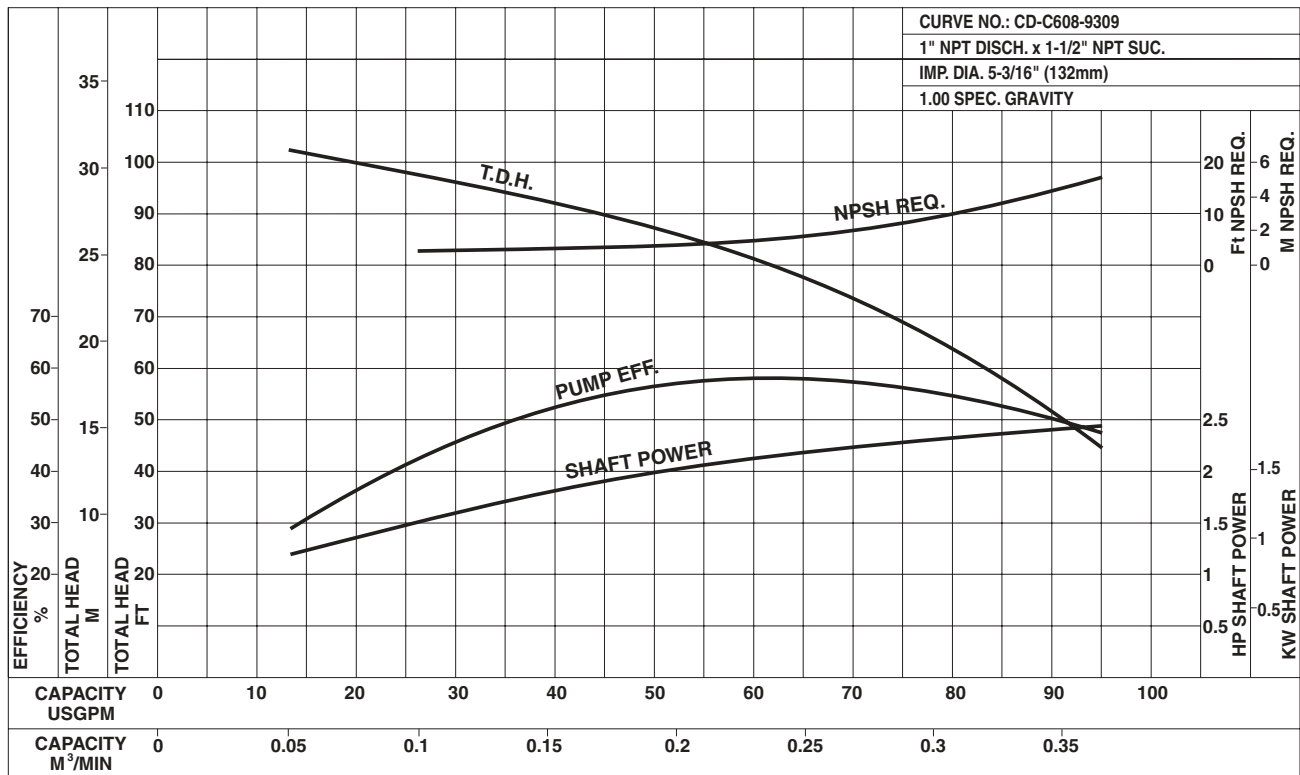

Model CDU  
Performance Curves

EBARA Stainless Steel Centrifugal Pumps

CDU70/1-3/4 HP

Synchronous Speed: 3450 RPM

Size: 1 x 1 1/4 x 4 1/2

CDU70/3-1 1/2 HP

Synchronous Speed: 3450 RPM

Size: 1 x 1 1/4 x 5 3/16

Model CDU  
Performance Curves

EBARA Stainless Steel Centrifugal Pumps

CDU120/3-1 1/2 HP

Synchronous Speed: 3450 RPM

Size: 1 x 1 1/4 x 5 3/16

CDU120/5-3HP

Synchronous Speed: 3450 RPM

Size: 1 x 1 1/4 x 6 3/16

Model CDU  
Performance Curves

EBARA Stainless Steel Centrifugal Pumps

CDU200/1-1½ HP

Synchronous Speed: 3450 RPM

Size: 1 x 1½ x 4½

CDU200/3-3HP

Synchronous Speed: 3450 RPM

Size: 1 x 1½ x 5³/₁₆

Model CDU  
Performance Curves

EBARA Stainless Steel Centrifugal Pumps

CDU200/5-3HP

Synchronous Speed: 3450 RPM

Size: 1 x 1 1/2 x 5 11/16

**Model CDU  
Performance Curves**

**EBARA Stainless Steel Centrifugal Pumps**