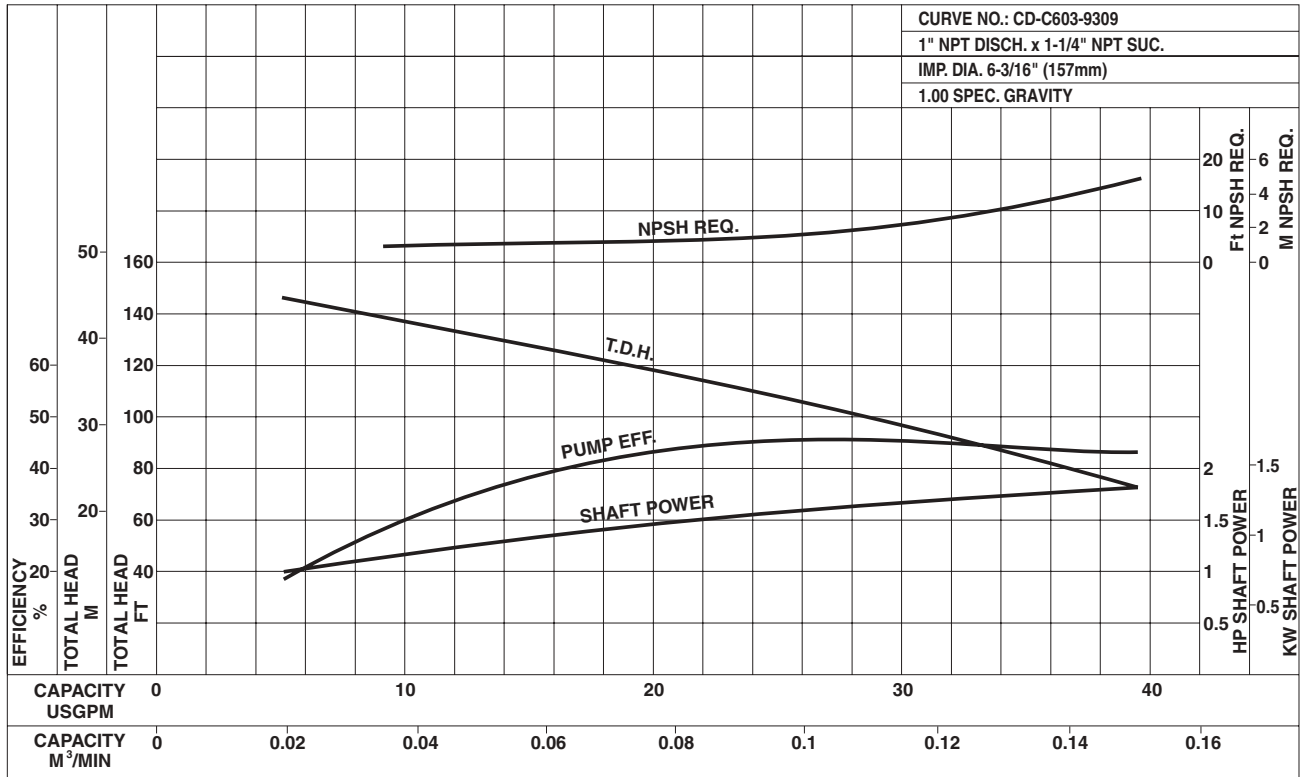

Model CDU  
Performance Curves

EBARA Stainless Steel Centrifugal Pumps

CDU70/1-3/4 HP

Synchronous Speed: 3450 RPM

Size: 1 x 1 1/4 x 4 1/2

CDU70/3-1 1/2 HP

Synchronous Speed: 3450 RPM

Size: 1 x 1 1/4 x 5 3/16

Model CDU  
Performance Curves

EBARA Stainless Steel Centrifugal Pumps

CDU70/5-2HP

Synchronous Speed: 3450 RPM

Size: 1 x 1 1/4 x 6 3/16

CDU120/1-1HP

Synchronous Speed: 3450 RPM

Size: 1 x 1 1/4 x 4 1/2

Model CDU  
Performance Curves

EBARA Stainless Steel Centrifugal Pumps

CDU120/3-1 1/2 HP

Synchronous Speed: 3450 RPM

Size: 1 x 1 1/4 x 5 3/16

CDU120/5-3HP

Synchronous Speed: 3450 RPM

Size: 1 x 1 1/4 x 6 3/16

Model CDU  
Performance Curves

EBARA Stainless Steel Centrifugal Pumps

CDU200/1-1½ HP

Synchronous Speed: 3450 RPM

Size: 1 x 1½ x 4½

CDU200/3-3HP

Synchronous Speed: 3450 RPM

Size: 1 x 1½ x 5³/₁₆