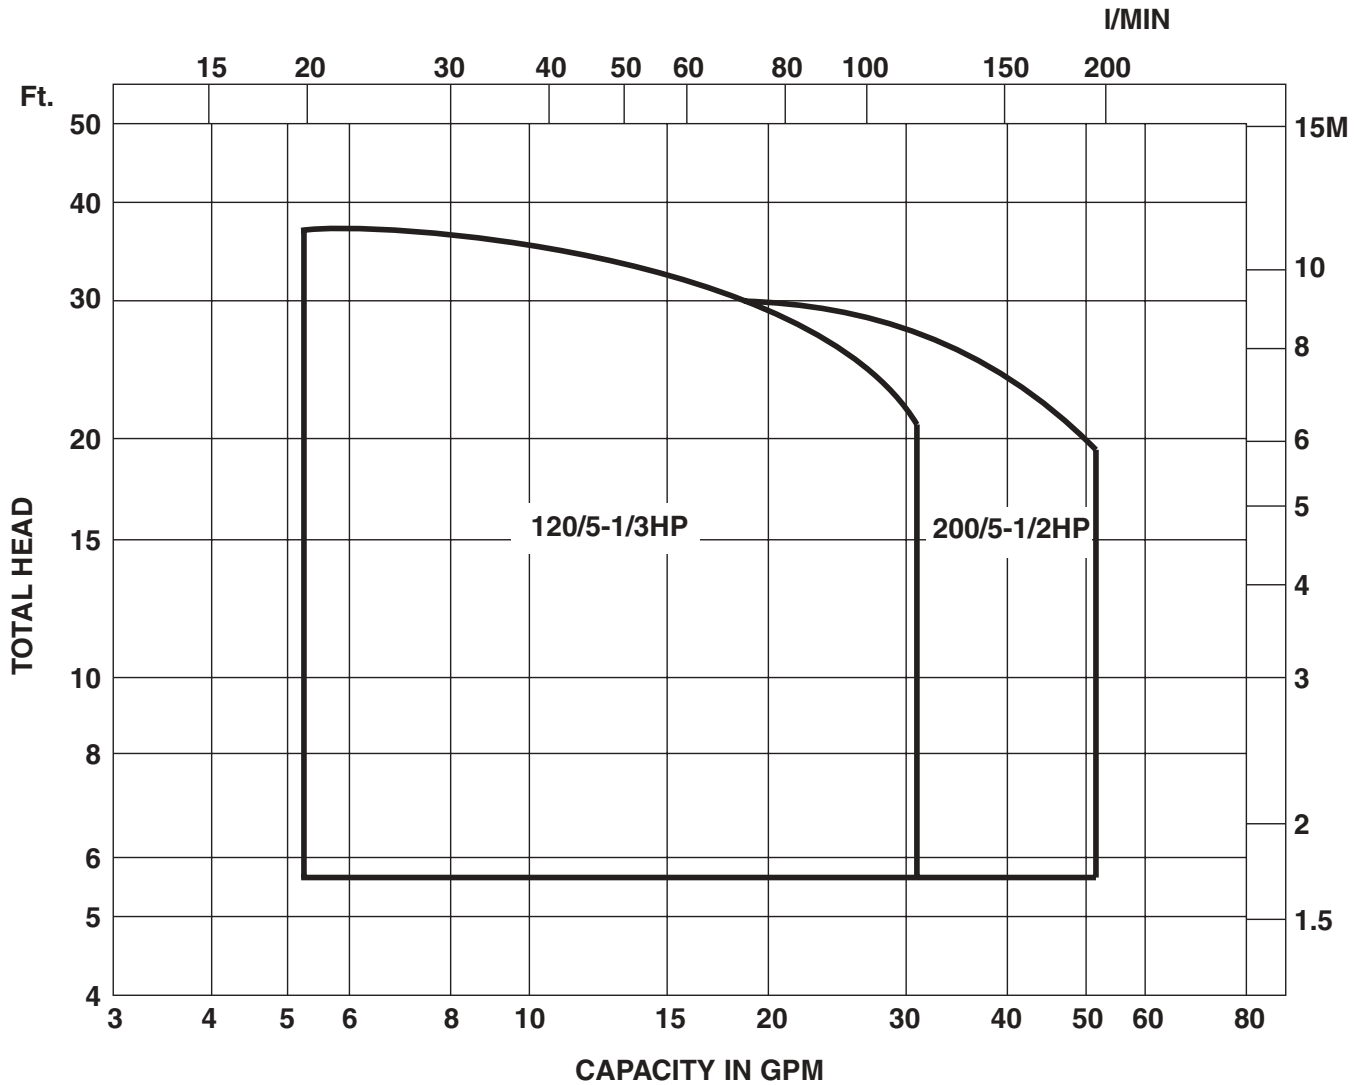

Model CDU  
Performance Curves

EBARA Stainless Steel Centrifugal Pumps

CDU70/5-2HP

Synchronous Speed: 3450 RPM

Size: 1 x 1 1/4 x 6 3/16

CDU120/1-1HP

Synchronous Speed: 3450 RPM

Size: 1 x 1 1/4 x 4 1/2

Model CDU  
Performance Curves

EBARA Stainless Steel Centrifugal Pumps

CDU120/3-1 1/2 HP

Synchronous Speed: 3450 RPM

Size: 1 x 1 1/4 x 5 3/16

CDU120/5-3HP

Synchronous Speed: 3450 RPM

Size: 1 x 1 1/4 x 6 3/16

Model CDU  
Performance Curves

EBARA Stainless Steel Centrifugal Pumps

CDU200/1-1½ HP

Synchronous Speed: 3450 RPM

Size: 1 x 1½ x 4½

CDU200/3-3HP

Synchronous Speed: 3450 RPM

Size: 1 x 1½ x 5³/₁₆

Model CDU  
Performance Curves

EBARA Stainless Steel Centrifugal Pumps

CDU200/5-3HP

Synchronous Speed: 3450 RPM

Size: 1 x 1 1/2 x 5 11/16

**Model CDU  
Performance Curves**

**EBARA Stainless Steel Centrifugal Pumps**