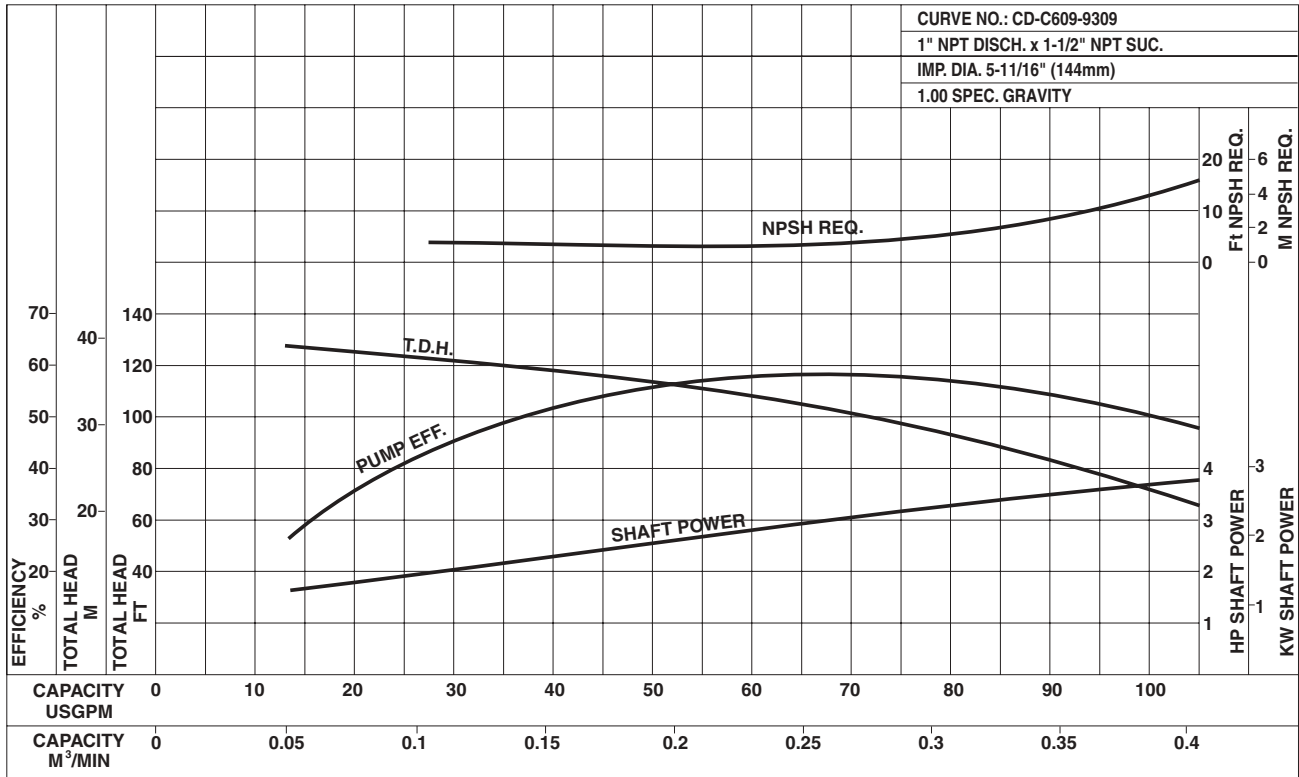

Model CDU  
Performance Curves

EBARA Stainless Steel Centrifugal Pumps

CDU70/1-3/4 HP

Synchronous Speed: 3450 RPM

Size: 1 x 1 1/4 x 4 1/2

CDU70/3-1 1/2 HP

Synchronous Speed: 3450 RPM

Size: 1 x 1 1/4 x 5 3/16

Model CDU  
Performance Curves

EBARA Stainless Steel Centrifugal Pumps

CDU120/3-1 1/2 HP

Synchronous Speed: 3450 RPM

Size: 1 x 1 1/4 x 5 3/16

CDU120/5-3HP

Synchronous Speed: 3450 RPM

Size: 1 x 1 1/4 x 6 3/16

Model CDU  
Performance Curves

EBARA Stainless Steel Centrifugal Pumps

CDU200/1-1½ HP

Synchronous Speed: 3450 RPM

Size: 1 x 1½ x 4½

CDU200/3-3HP

Synchronous Speed: 3450 RPM

Size: 1 x 1½ x 5³/₁₆

Model CDU  
Performance Curves

EBARA Stainless Steel Centrifugal Pumps

CDU200/5-3HP

Synchronous Speed: 3450 RPM

Size: 1 x 1 1/2 x 5 11/16

**Model CDU  
Performance Curves**

**EBARA Stainless Steel Centrifugal Pumps**