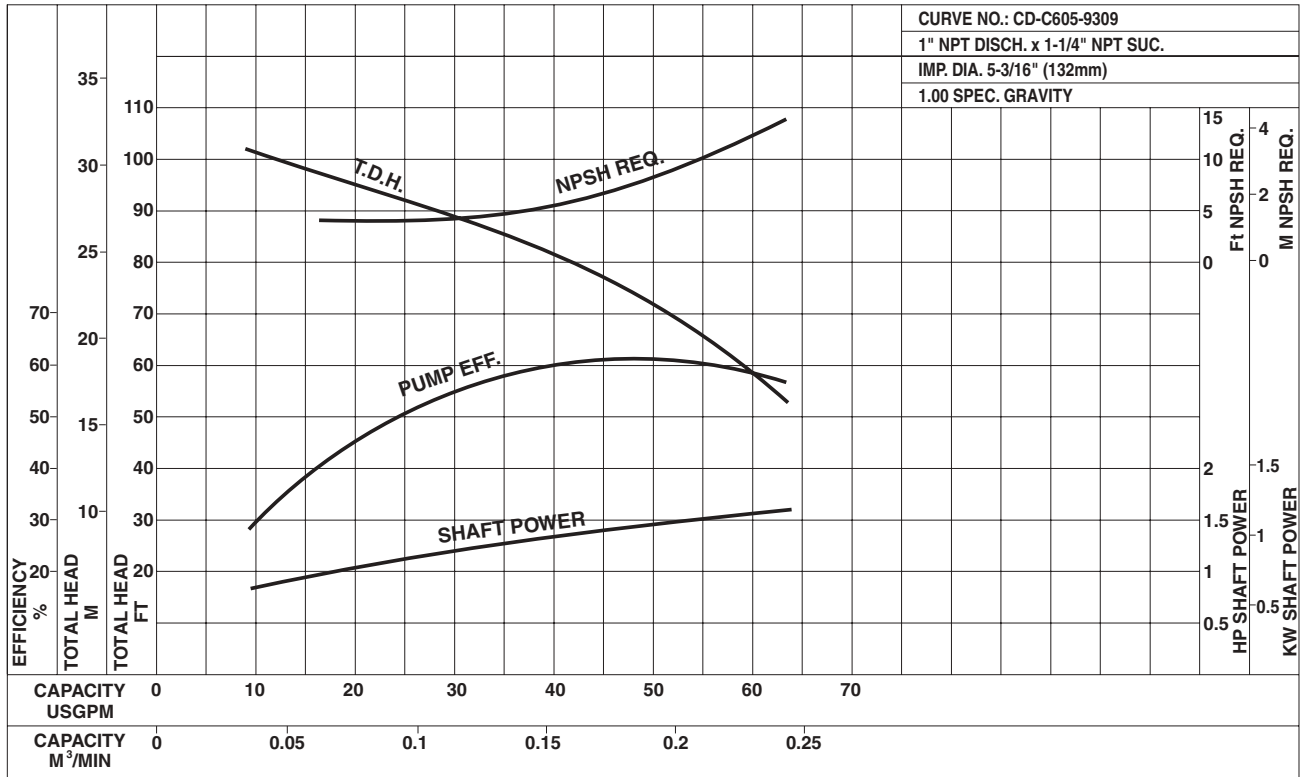

Model CDU  
Performance Curves

EBARA Stainless Steel Centrifugal Pumps

CDU70/1-3/4 HP

Synchronous Speed: 3450 RPM

Size: 1 x 1 1/4 x 4 1/2

CDU70/3-1 1/2 HP

Synchronous Speed: 3450 RPM

Size: 1 x 1 1/4 x 5 3/16

Model CDU  
Performance Curves

EBARA Stainless Steel Centrifugal Pumps

CDU70/5-2HP

Synchronous Speed: 3450 RPM

Size: 1 x 1 1/4 x 6 3/16

CDU120/1-1HP

Synchronous Speed: 3450 RPM

Size: 1 x 1 1/4 x 4 1/2

Model CDU  
Performance Curves

EBARA Stainless Steel Centrifugal Pumps

CDU120/3-1 1/2 HP

Synchronous Speed: 3450 RPM

Size: 1 x 1 1/4 x 5 3/16

CDU120/5-3HP

Synchronous Speed: 3450 RPM

Size: 1 x 1 1/4 x 6 3/16

Model CDU  
Performance Curves

EBARA Stainless Steel Centrifugal Pumps

CDU200/1-1½ HP

Synchronous Speed: 3450 RPM

Size: 1 x 1½ x 4½

CDU200/3-3HP

Synchronous Speed: 3450 RPM

Size: 1 x 1½ x 5³/₁₆