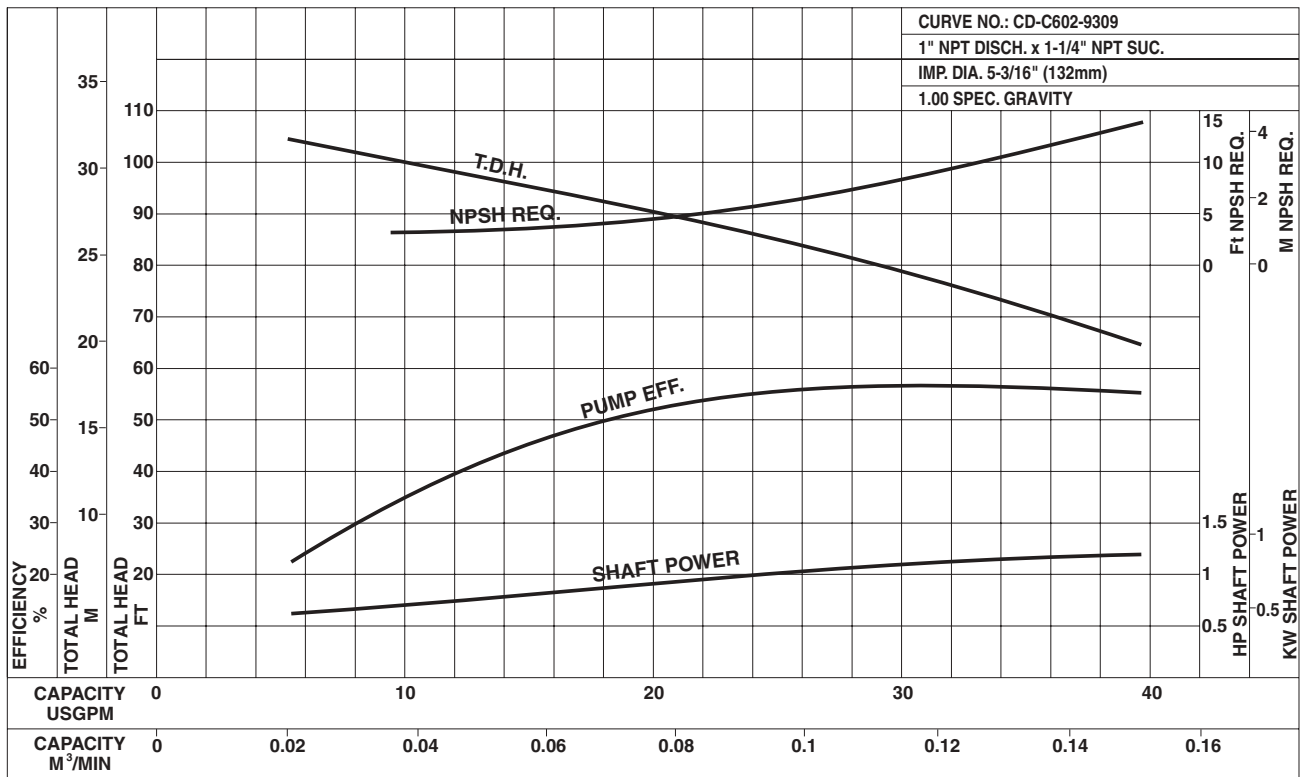

Model CDU  
Performance Curves

EBARA Stainless Steel Centrifugal Pumps

CDU70/1-3/4 HP

Synchronous Speed: 3450 RPM

Size: 1 x 1 1/4 x 4 1/2

CDU70/3-1 1/2 HP

Synchronous Speed: 3450 RPM

Size: 1 x 1 1/4 x 5 3/16

Model CDU  
Performance Curves

EBARA Stainless Steel Centrifugal Pumps

CDU70/5-2HP

Synchronous Speed: 3450 RPM

Size: 1 x 1 1/4 x 6 3/16

CDU120/1-1HP

Synchronous Speed: 3450 RPM

Size: 1 x 1 1/4 x 4 1/2

Model CDU  
Performance Curves

EBARA Stainless Steel Centrifugal Pumps

CDU120/3-1 1/2 HP

Synchronous Speed: 3450 RPM

Size: 1 x 1 1/4 x 5 3/16

CDU120/5-3HP

Synchronous Speed: 3450 RPM

Size: 1 x 1 1/4 x 6 3/16

Model CDU  
Performance Curves

EBARA Stainless Steel Centrifugal Pumps

CDU200/1-1½ HP

Synchronous Speed: 3450 RPM

Size: 1 x 1½ x 4½

CDU200/3-3HP

Synchronous Speed: 3450 RPM

Size: 1 x 1½ x 5³/₁₆