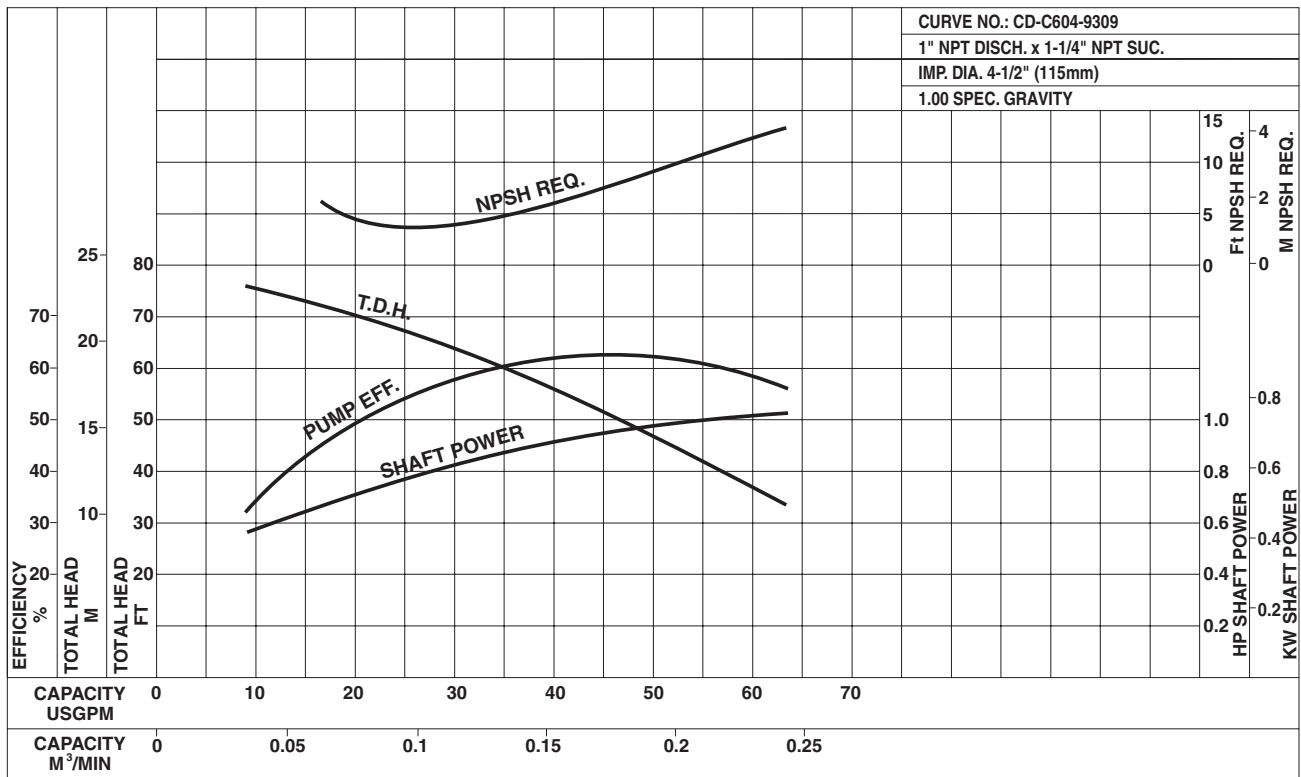

Model CDU  
Performance Curves

EBARA Stainless Steel Centrifugal Pumps

CDU70/1-3/4 HP

Synchronous Speed: 3450 RPM

Size: 1 x 1 1/4 x 4 1/2

CDU70/3-1 1/2 HP

Synchronous Speed: 3450 RPM

Size: 1 x 1 1/4 x 5 3/16

Model CDU  
Performance Curves

EBARA Stainless Steel Centrifugal Pumps

CDU70/5-2HP

Synchronous Speed: 3450 RPM

Size: 1 x 1 1/4 x 6 3/16

CDU120/1-1HP

Synchronous Speed: 3450 RPM

Size: 1 x 1 1/4 x 4 1/2

Model CDU  
Performance Curves

EBARA Stainless Steel Centrifugal Pumps

CDU120/3-1 1/2 HP

Synchronous Speed: 3450 RPM

Size: 1 x 1 1/4 x 5 3/16

CDU120/5-3HP

Synchronous Speed: 3450 RPM

Size: 1 x 1 1/4 x 6 3/16

Model CDU  
Performance Curves

EBARA Stainless Steel Centrifugal Pumps

CDU200/1-1½ HP

Synchronous Speed: 3450 RPM

Size: 1 x 1½ x 4½

CDU200/3-3HP

Synchronous Speed: 3450 RPM

Size: 1 x 1½ x 5³/₁₆