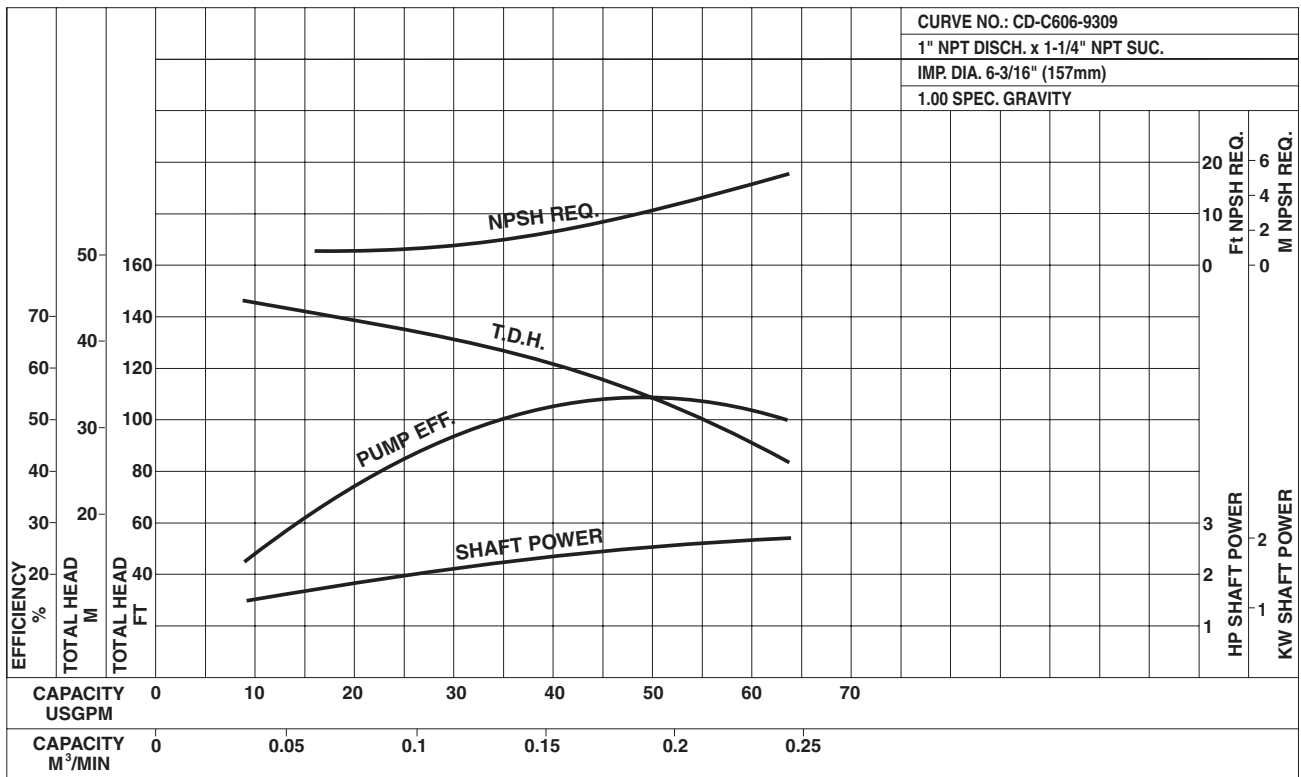

Model CDU  
Performance Curves

EBARA Stainless Steel Centrifugal Pumps

CDU70/1-3/4 HP

Synchronous Speed: 3450 RPM

Size: 1 x 1 1/4 x 4 1/2

CDU70/3-1 1/2 HP

Synchronous Speed: 3450 RPM

Size: 1 x 1 1/4 x 5 3/16

Model CDU  
Performance Curves

EBARA Stainless Steel Centrifugal Pumps

CDU70/5-2HP

Synchronous Speed: 3450 RPM

Size: 1 x 1 1/4 x 6 3/16

CDU120/1-1HP

Synchronous Speed: 3450 RPM

Size: 1 x 1 1/4 x 4 1/2

Model CDU  
Performance Curves

EBARA Stainless Steel Centrifugal Pumps

CDU120/3-1 1/2 HP

Synchronous Speed: 3450 RPM

Size: 1 x 1 1/4 x 5 3/16

CDU120/5-3HP

Synchronous Speed: 3450 RPM

Size: 1 x 1 1/4 x 6 3/16

Model CDU  
Performance Curves

EBARA Stainless Steel Centrifugal Pumps

CDU200/1-1½ HP

Synchronous Speed: 3450 RPM

Size: 1 x 1½ x 4½

CDU200/3-3HP

Synchronous Speed: 3450 RPM

Size: 1 x 1½ x 5³/₁₆