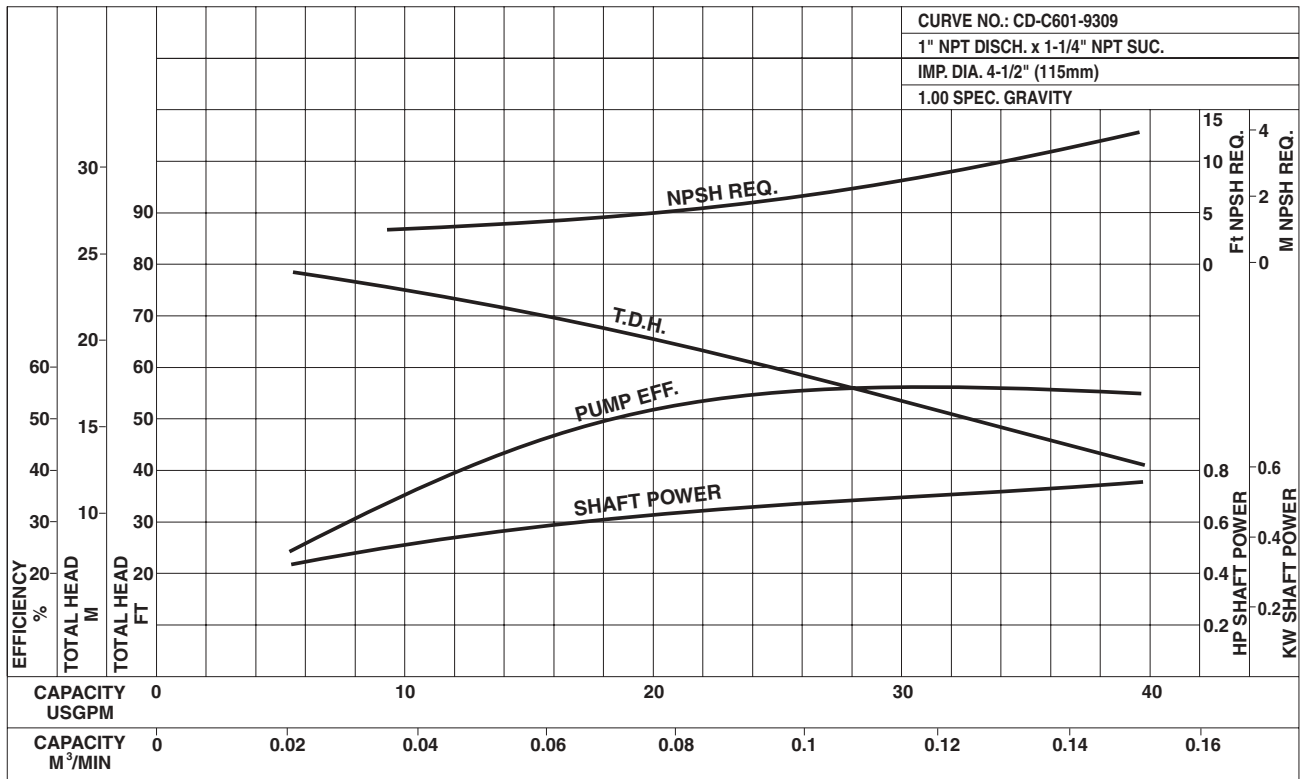

Model CDU  
Performance Curves

EBARA Stainless Steel Centrifugal Pumps

CDU70/1-3/4 HP

Synchronous Speed: 3450 RPM

Size: 1 x 1 1/4 x 4 1/2

CDU70/3-1 1/2 HP

Synchronous Speed: 3450 RPM

Size: 1 x 1 1/4 x 5 3/16

Model CDU  
Performance Curves

EBARA Stainless Steel Centrifugal Pumps

CDU70/5-2HP

Synchronous Speed: 3450 RPM

Size: 1 x 1 1/4 x 6 3/16

CDU120/1-1HP

Synchronous Speed: 3450 RPM

Size: 1 x 1 1/4 x 4 1/2

Model CDU  
Performance Curves

EBARA Stainless Steel Centrifugal Pumps

CDU120/3-1 1/2 HP

Synchronous Speed: 3450 RPM

Size: 1 x 1 1/4 x 5 3/16

CDU120/5-3HP

Synchronous Speed: 3450 RPM

Size: 1 x 1 1/4 x 6 3/16

Model CDU  
Performance Curves

EBARA Stainless Steel Centrifugal Pumps

CDU200/1-1½ HP

Synchronous Speed: 3450 RPM

Size: 1 x 1½ x 4½

CDU200/3-3HP

Synchronous Speed: 3450 RPM

Size: 1 x 1½ x 5³/₁₆