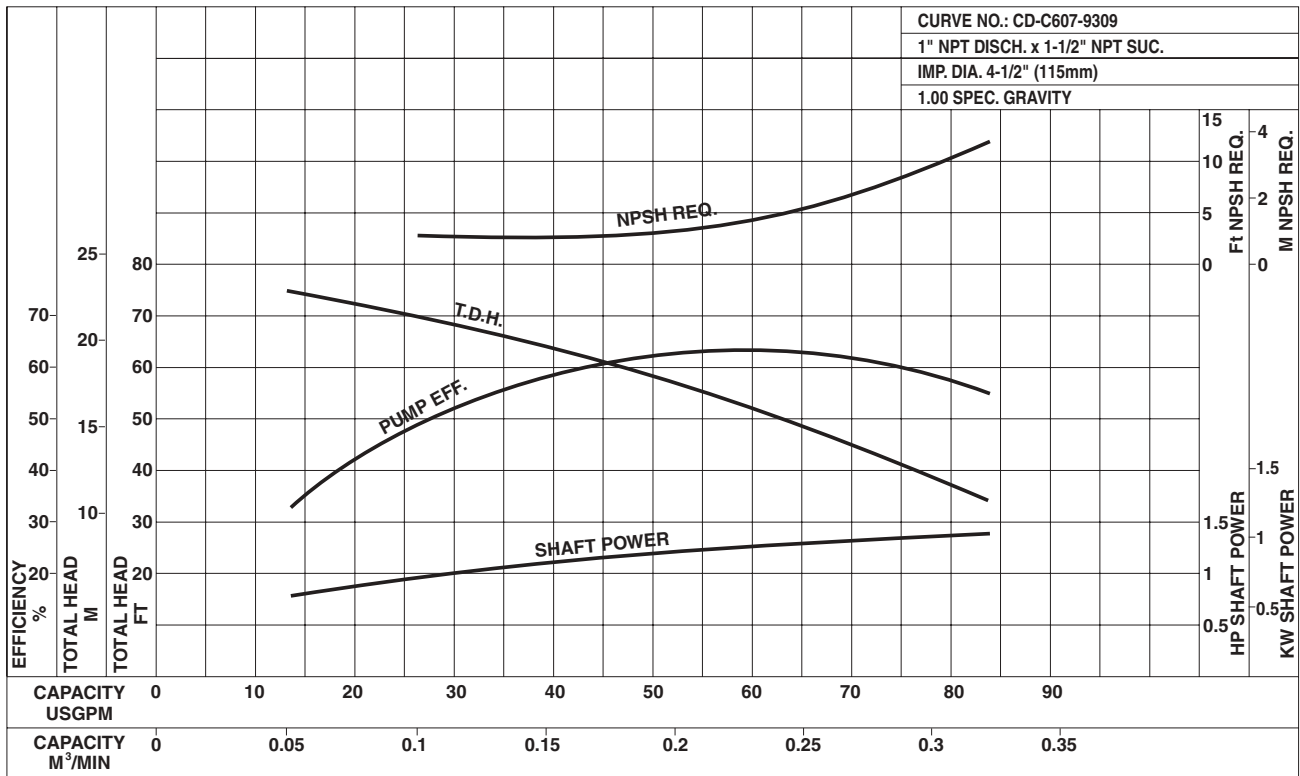

Model CDU  
Performance Curves

EBARA Stainless Steel Centrifugal Pumps

CDU70/1-3/4 HP

Synchronous Speed: 3450 RPM

Size: 1 x 1 1/4 x 4 1/2

CDU70/3-1 1/2 HP

Synchronous Speed: 3450 RPM

Size: 1 x 1 1/4 x 5 3/16

Model CDU  
Performance Curves

EBARA Stainless Steel Centrifugal Pumps

CDU70/5-2HP

Synchronous Speed: 3450 RPM

Size: 1 x 1 1/4 x 6 3/16

CDU120/1-1HP

Synchronous Speed: 3450 RPM

Size: 1 x 1 1/4 x 4 1/2

Model CDU  
Performance Curves

EBARA Stainless Steel Centrifugal Pumps

CDU120/3-1 1/2 HP

Synchronous Speed: 3450 RPM

Size: 1 x 1 1/4 x 5 3/16

CDU120/5-3HP

Synchronous Speed: 3450 RPM

Size: 1 x 1 1/4 x 6 3/16

Model CDU  
Performance Curves

EBARA Stainless Steel Centrifugal Pumps

CDU200/1-1½ HP

Synchronous Speed: 3450 RPM

Size: 1 x 1½ x 4½

CDU200/3-3HP

Synchronous Speed: 3450 RPM

Size: 1 x 1½ x 5³/₁₆